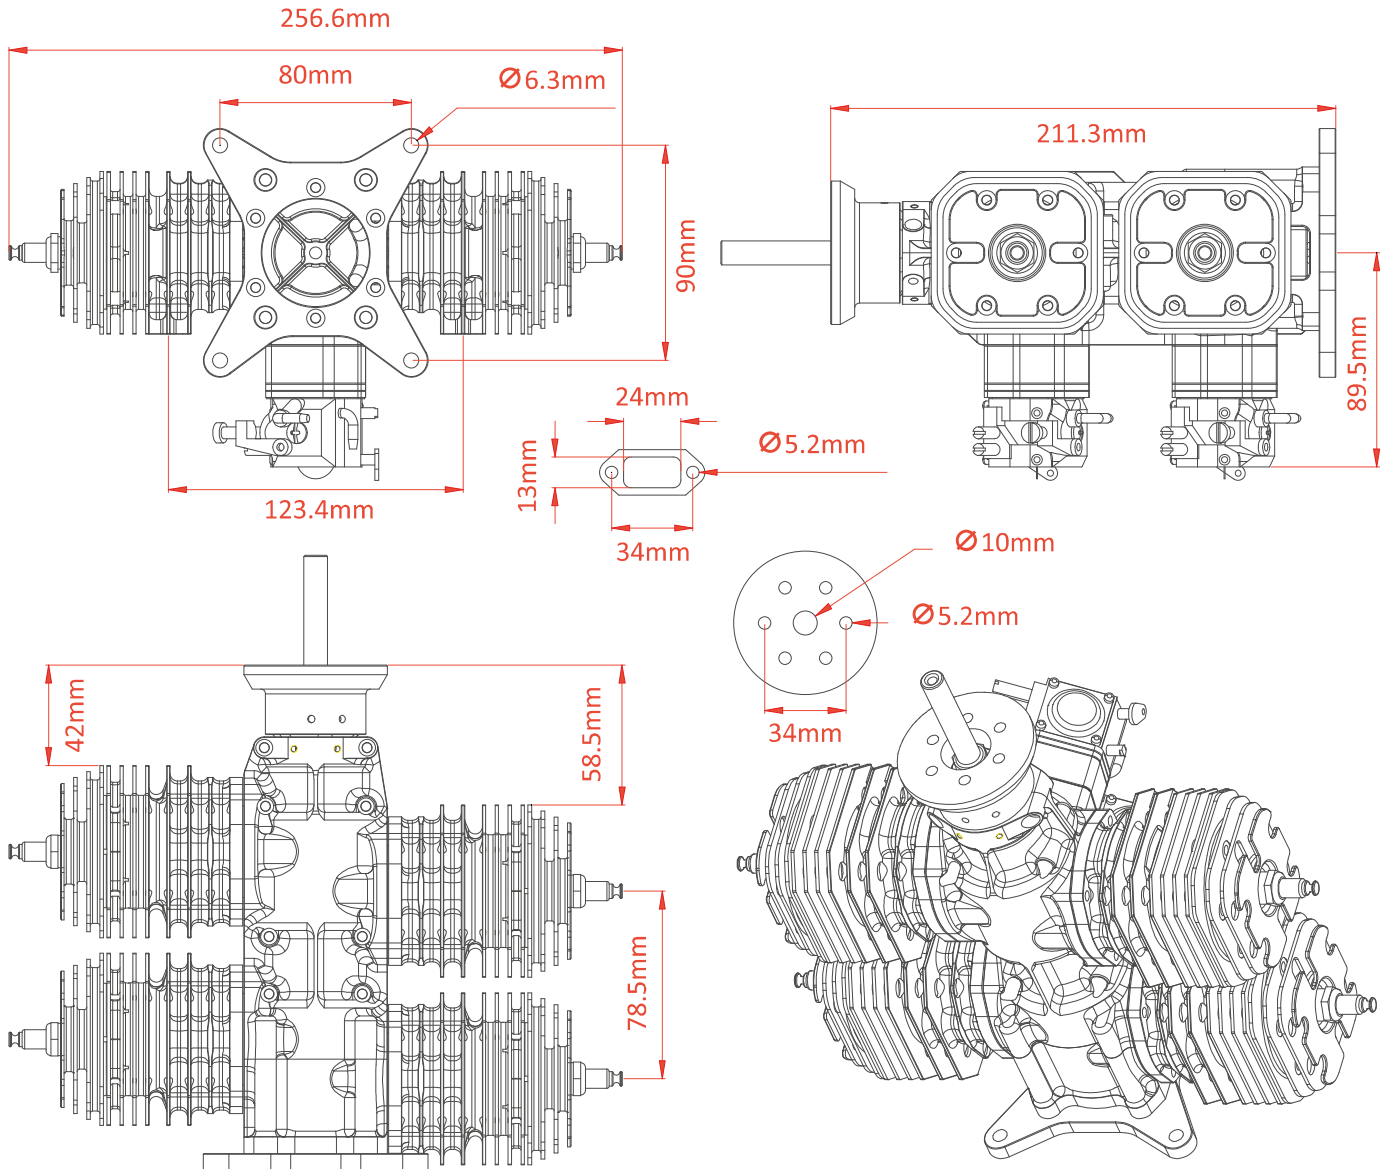

## Hornet 165 cc 4 cylinder RC model engine

### Technical data

Displacement	165 c.c.	Gas/Oil mix ratio	40 ~ 45:1
Bore	40mm	Spark plug	NGK CM6
Stroke	33mm	2 blade propeller	Falcon C2D 29x12; 30x12; 31x11;
RPM range	1300 ~ 7800 RPM	3 blade propeller	Falcon C3D 28x12; 29x10
Engine weight	3750g	Ignition voltage	6.0 ~ 12.6 VDC
Ignition weight	160g x 2	Carburetor	Walbro MOD